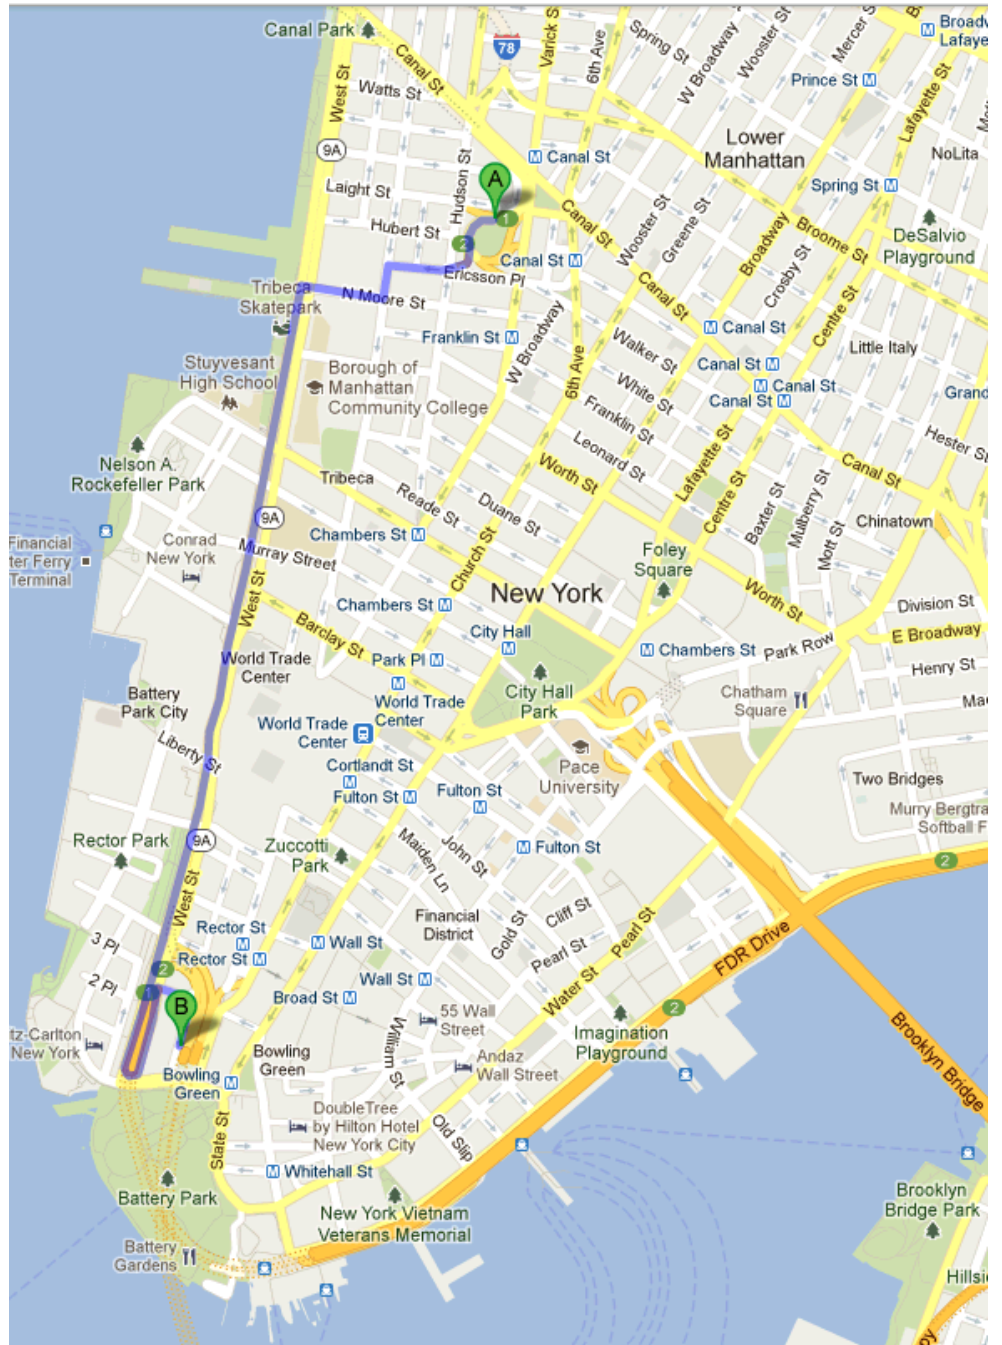

### **Commuter Directions:**

**1** to Rector St; Head south on Greenwich St; Slight right to stay on Greenwich St; Turn right toward Washington St (go over the overpass); Turn left onto Washington St; Destination will be on the right

**A C** to Fulton St; Head northwest on Fulton St; Turn left onto Broadway; Turn right onto Morris St; Turn left onto Greenwich St; Turn right toward Washington St (go over the overpass); Turn left onto Washington St; Destination will be on the right

Slight right at Battery Park

Underpass (signs for New York 9A  
S/Battery Park)

Slight left toward Morris St

Turn right onto Morris St

Turn right onto Washington St

Destination will be on the right

## Via Brooklyn Bridge:

Head north on Brooklyn Bridge toward Tillary St

Keep right at the fork, follow signs for Franklin D. Roosevelt East River Drive S/Pearl Street

Turn left onto Pearl St

Turn right onto the FDR Drive S ramp