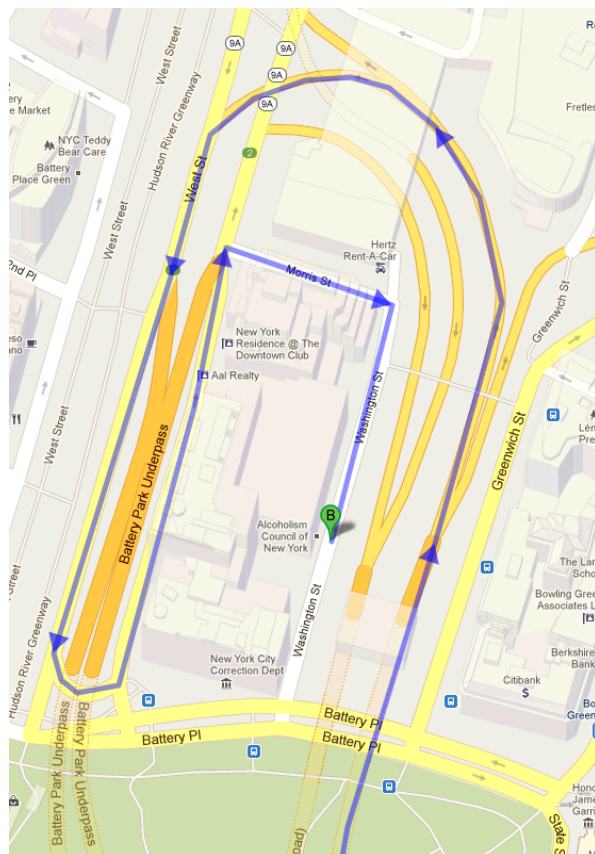

**A C** to Fulton St; Head northwest on Fulton St; Turn left onto Broadway; Turn right onto Morris St; Turn left onto Greenwich St; Turn right toward Washington St (go over the overpass); Turn left onto Washington St; Destination will be on the right

### Via Battery Brooklyn Tunnel:

Head northwest on Hugh L. Carey Tunnel

Take the exit on the left toward F.D.R. Drive/New York 9A N/West St

Keep left at the fork, follow signs for F D R Dr and merge onto New York 9A S/West St

Slight right at Battery Park Underpass (signs for New York 9A S/Battery Park)

Slight left toward Morris St

Turn right onto Morris St

Turn right onto Washington St

Destination will be on the right

**Via Holland Tunnel:**

Underpass (signs for New York 9A  
S/Battery Park)

Slight left toward Morris St

Turn right onto Morris St

Turn right onto Washington St

Destination will be on the right