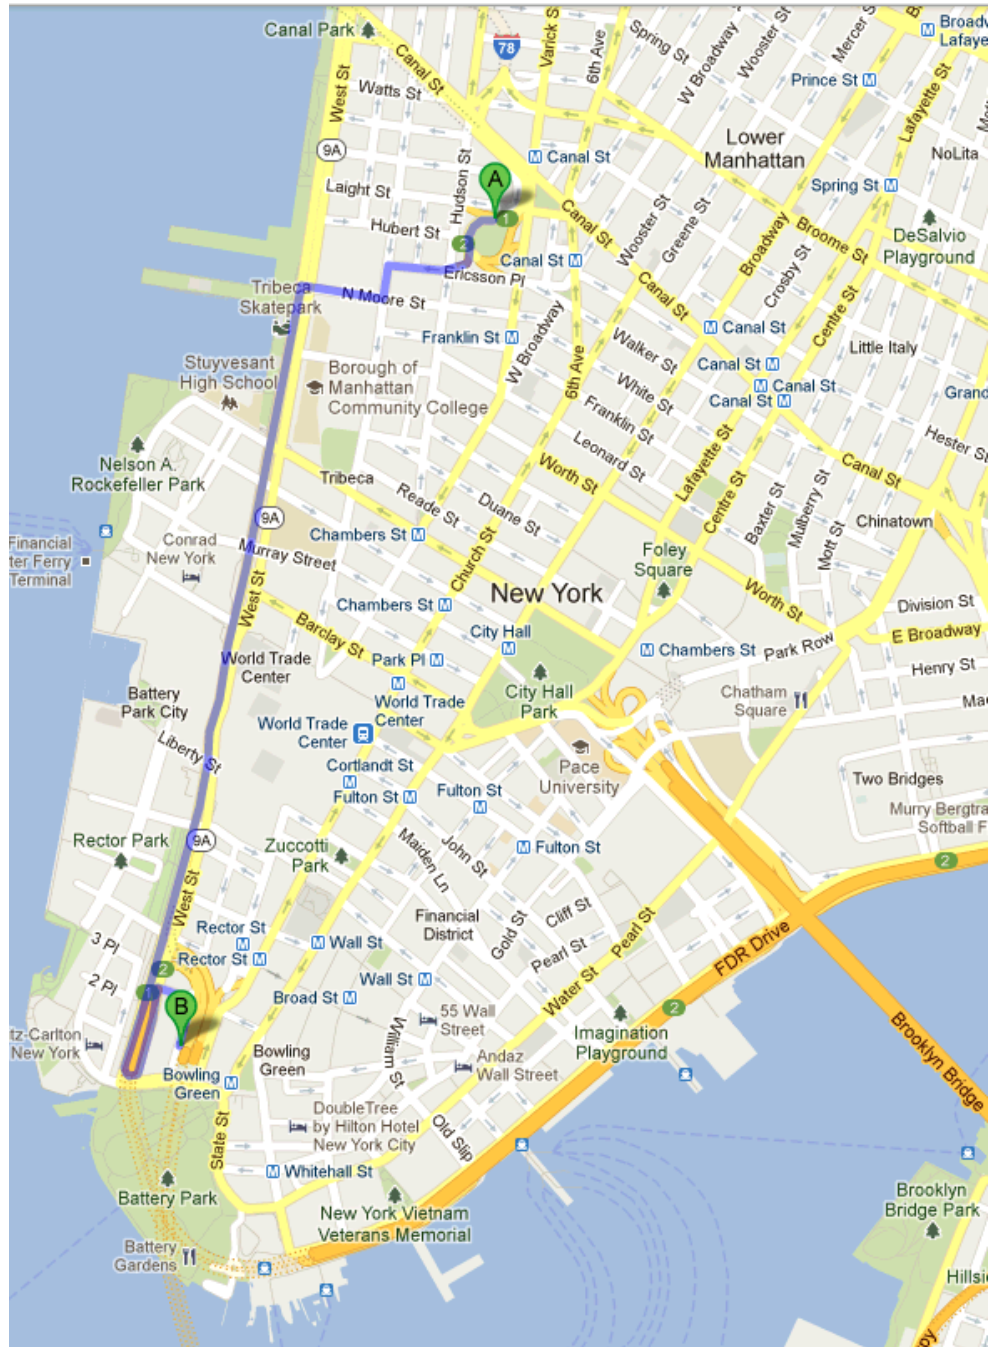

There are several bus routes that drop you off near campus as well. The buses are the M20, M5, M15, & M9.

**J** to Broad St; Head southwest on Broad St; Turn right onto Exchange Pl ; Turn left onto Broadway; Turn right onto Morris St; Turn left onto Greenwich St; Turn right toward Washington St (go over the overpass); Turn left onto Washington St; Destination will be on the right

**A C** to Fulton St; Head northwest on Fulton St; Turn left onto Broadway; Turn right onto Morris St; Turn left onto Greenwich St; Turn right toward Washington St (go over the overpass); Turn left onto Washington St; Destination will be on the right

Underpass (signs for New York 9A  
S/Battery Park)

Slight left toward Morris St

Turn right onto Morris St

Turn right onto Washington St

Destination will be on the right

## Via Brooklyn Bridge:

Head north on Brooklyn Bridge toward Tillary St

Keep right at the fork, follow signs for Franklin D. Roosevelt East River Drive S/Pearl Street

Turn left onto Pearl St

Turn right onto the FDR Drive S ramp