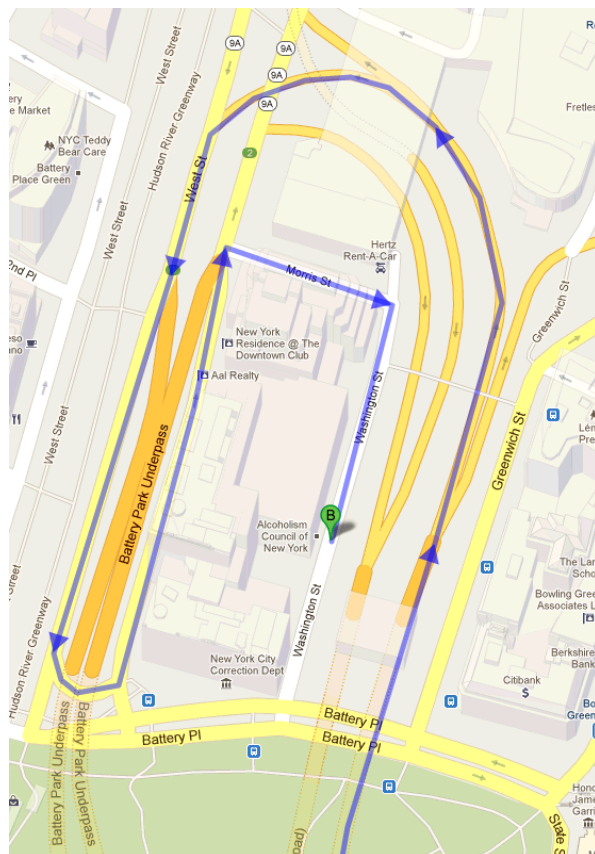

2 3 to Wall St; Head southwest on William St toward Wall St; Turn right onto Exchange Pl; Turn left onto Broadway; Turn right onto Morris St; Turn left onto Greenwich St; Turn right toward Washington St (go over the overpass); Turn left onto Washington St; Destination will be on the right

A C to Fulton St; Head northwest on Fulton St; Turn left onto Broadway; Turn right onto Morris St; Turn left onto Greenwich St; Turn right toward Washington St (go over the overpass); Turn left onto Washington St; Destination will be on the right

Head northwest on Hugh L. Carey Tunnel

Take the exit on the left toward F.D.R. Drive/New York 9A N/West St

Keep left at the fork, follow signs for F D R Dr and merge onto New York 9A S/West St

Slight right at Battery Park Underpass (signs for New York 9A S/Battery Park)

Slight left toward Morris St

Turn right onto Morris St

Turn right onto Washington St

Destination will be on the right

Via Holland Tunnel:

Head west on Holland Tunnel toward Exit 2

Take exit 2 for Hudson Street toward Uptown