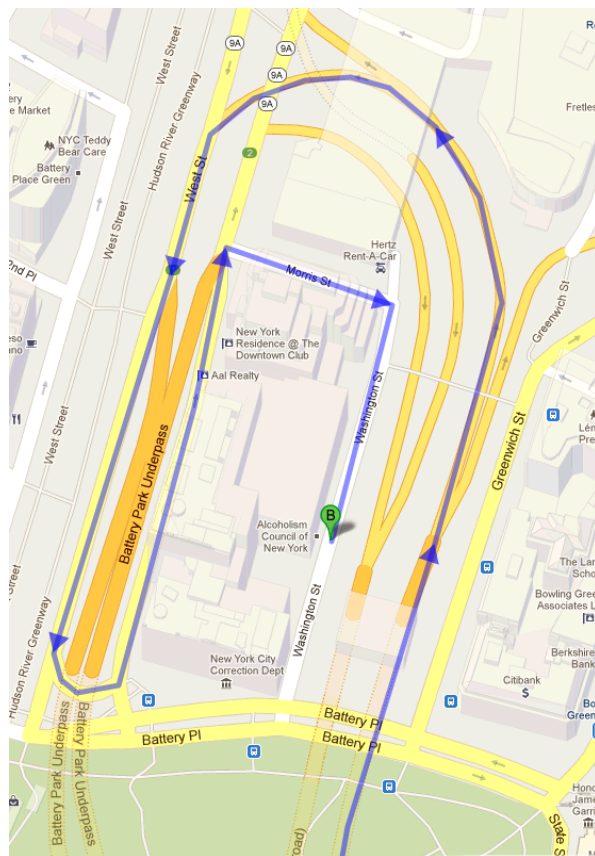

There are several bus routes that drop you off near campus as well. The buses are the M20, M5, M15, & M9.

**J** to Broad St; Head southwest on Broad St; Turn right onto Exchange Pl ; Turn left onto Broadway; Turn right onto Morris St; Turn left onto Greenwich St; Turn right toward Washington St (go over the overpass); Turn left onto Washington St; Destination will be on the right

**A C** to Fulton St; Head northwest on Fulton St; Turn left onto Broadway; Turn right onto Morris St; Turn left onto Greenwich St; Turn right toward Washington St (go over the overpass); Turn left onto Washington St; Destination will be on the right

### Via Battery Brooklyn Tunnel:

Head northwest on Hugh L. Carey Tunnel

Take the exit on the left toward F.D.R. Drive/New York 9A N/West St

Keep left at the fork, follow signs for F D R Dr and merge onto New York 9A S/West St

Slight right at Battery Park Underpass (signs for New York 9A S/Battery Park)

Slight left toward Morris St

Turn right onto Morris St

Turn right onto Washington St

Destination will be on the right